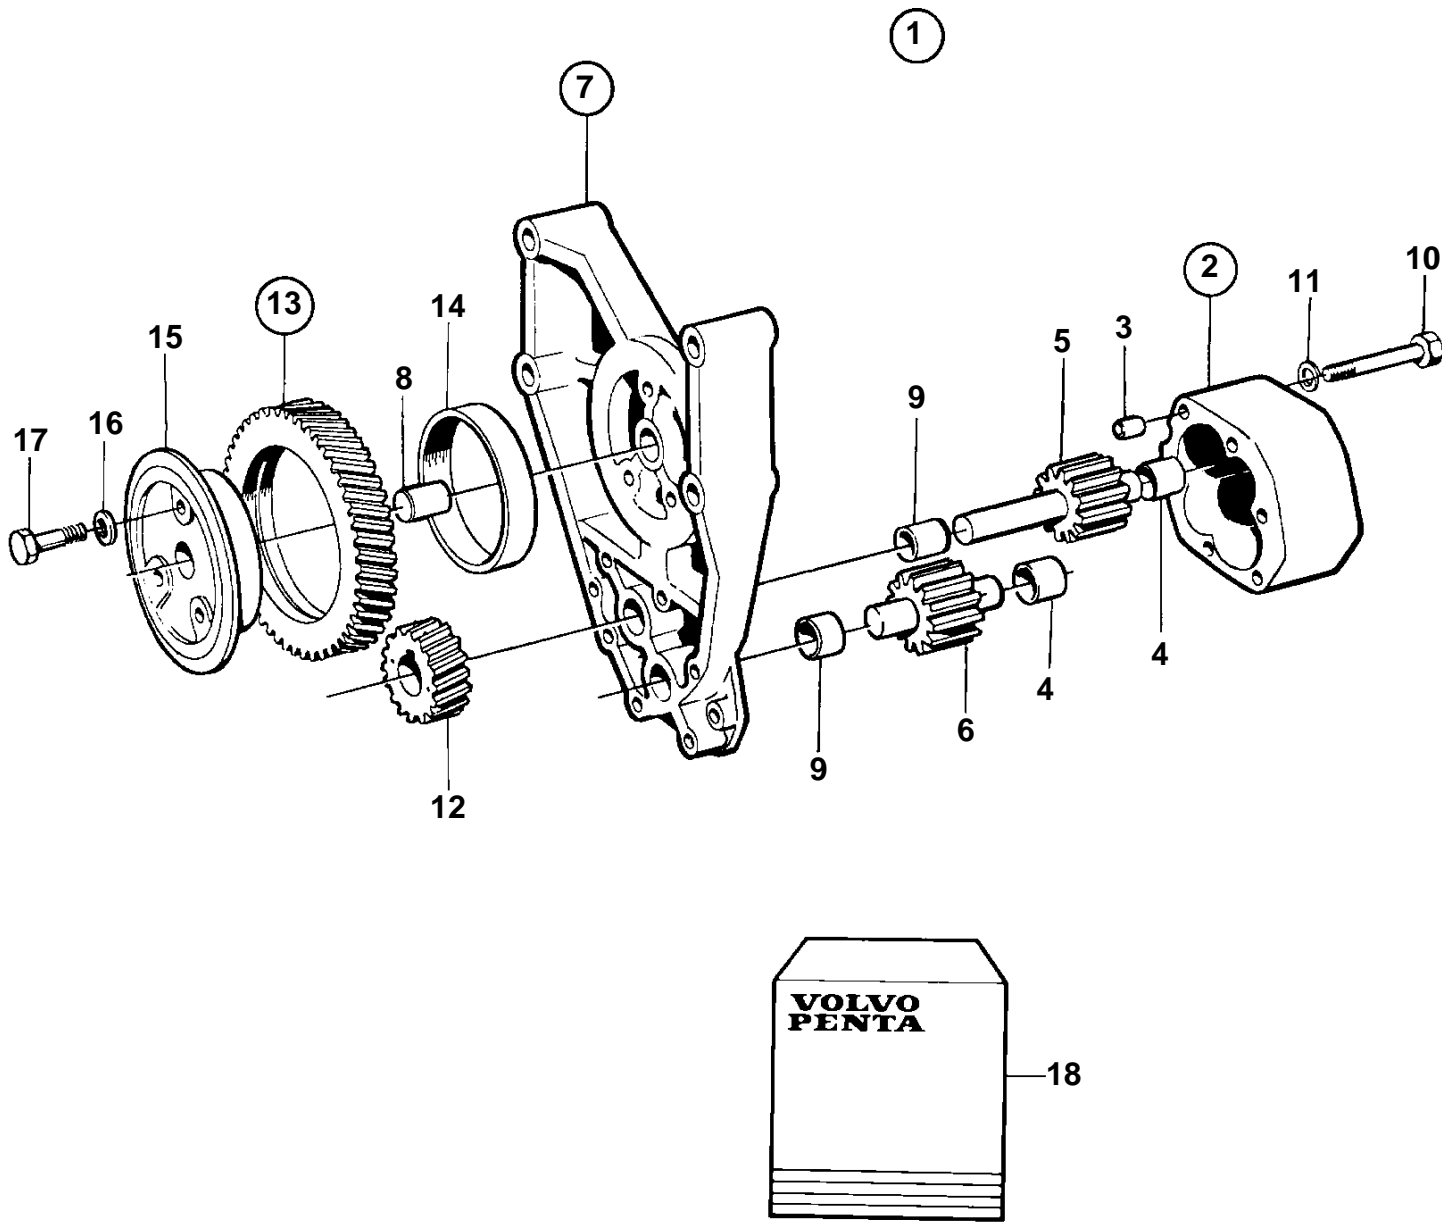

TAD1030GE, TAD1031GE, TAD1032GE

15015

TAD1030GE, TAD1031GE, TAD1032GE

REF	PART NO.	QTY	DESCRIPTION	NOTES
1	479317	1	Oil pump	
2		1	· Oil pump housing	
3	401146	2	· · Guide sleeve	
4	470347	2	· · Bushing	Included in overhaul kit.
5		1	· Shaft, with gear	Included in overhaul kit.
6		1	· Shaft, with gear	Included in overhaul kit.
7		1	· Bracket	
8	191171	1	· · Pin	
9	470347	2	· · Bushing	Included in overhaul kit.
10	955529	2	· Screw	
11	941907	2	· Spring washer	
12	478232	1	· Drive gear	
13	422047	1	· Gear	
14	422314	1	· · Bushing	
15	422313	1	· Bearing sleeve	
16	941907	3	· Spring washer	
17	940186	3	· Screw	
18	276152	1	Overhaul kit	